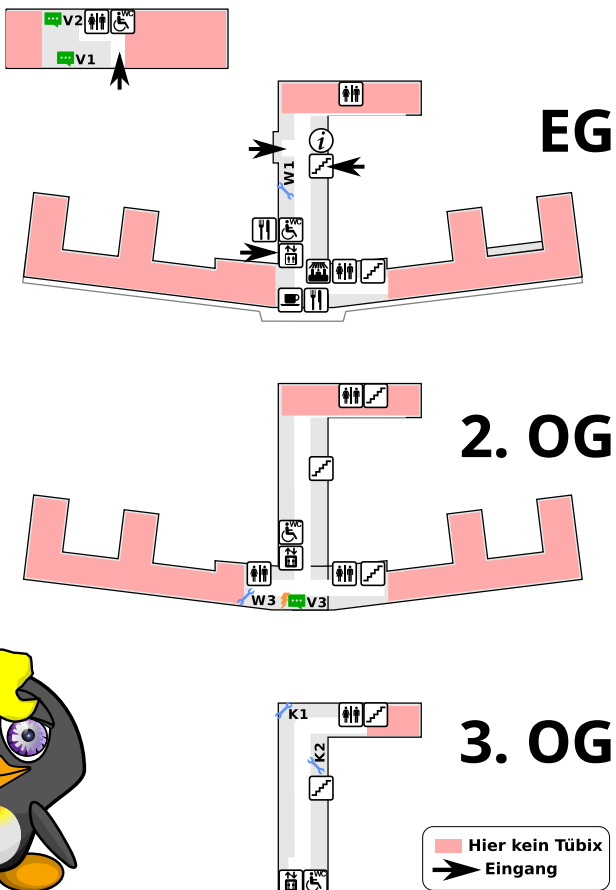

# Programmübersicht

	W1	W2	W3	V1	V2	V3	Info-Stand	LPIC	K1+K2		
09:30				🔴 init						09:30	
10:00	🔧 Sniffing 101		🔧 AD	🟢 Python Performance	🟢 NixOS	🟢 umatrix				10:00	
11:00				🟢 SSH	🟢 device management	🟢 Python3	🟢 Teleskop	11:00			
12:00	🔧 lifecycle management		🔧 Digitale Dunkelkammer	🟢 Tor	🟢 X2Go	🟢 too young			🚫 LPIC	12:00	
13:00				🟢 Passwort-verwalter	🟢 OpenHPC	🟢 AE-DIR	🟢 Teleskop	13:00			
14:00	🔧 SystemTestPortal		🔧 FreeIPA	🟢 neomutt	🟢 Container Security	🟢 instant messenger			🚫 LPIC	🔧 Teckids	14:00
15:00				⚡ Lightning Talks	🟢 container live migration	🟢 Auto OS	🟢 Reacl	15:00			
16:00	🔧 Linux und Business		🔧 Gentoo Installparty		🟢 RFID+NFC	🟢 ZFS				16:00	
17:00				🟢 concurrency	🟢 hotplugging mounts	🟢 PeekabooAV	🟢 DSGVO	17:00			
18:00				🟢 ois easy?						18:00	
18:20				🔴 exit						18:20	

🟢 = Vortrag   🔧 = Workshop   ⚡ = Lightning-Talk

## Lageplan

this box intentionally left blank